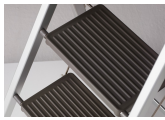

Attractive design

The Giant has a contemporary look due to anodizing. It also feels good.

Lightweight and compact

The lightweight ladder is extremely compact. Handy to store or move.

Always stable

The extra wide treads are finished with an anti-slip profile. This way you are always comfortable and safe on the Giant.